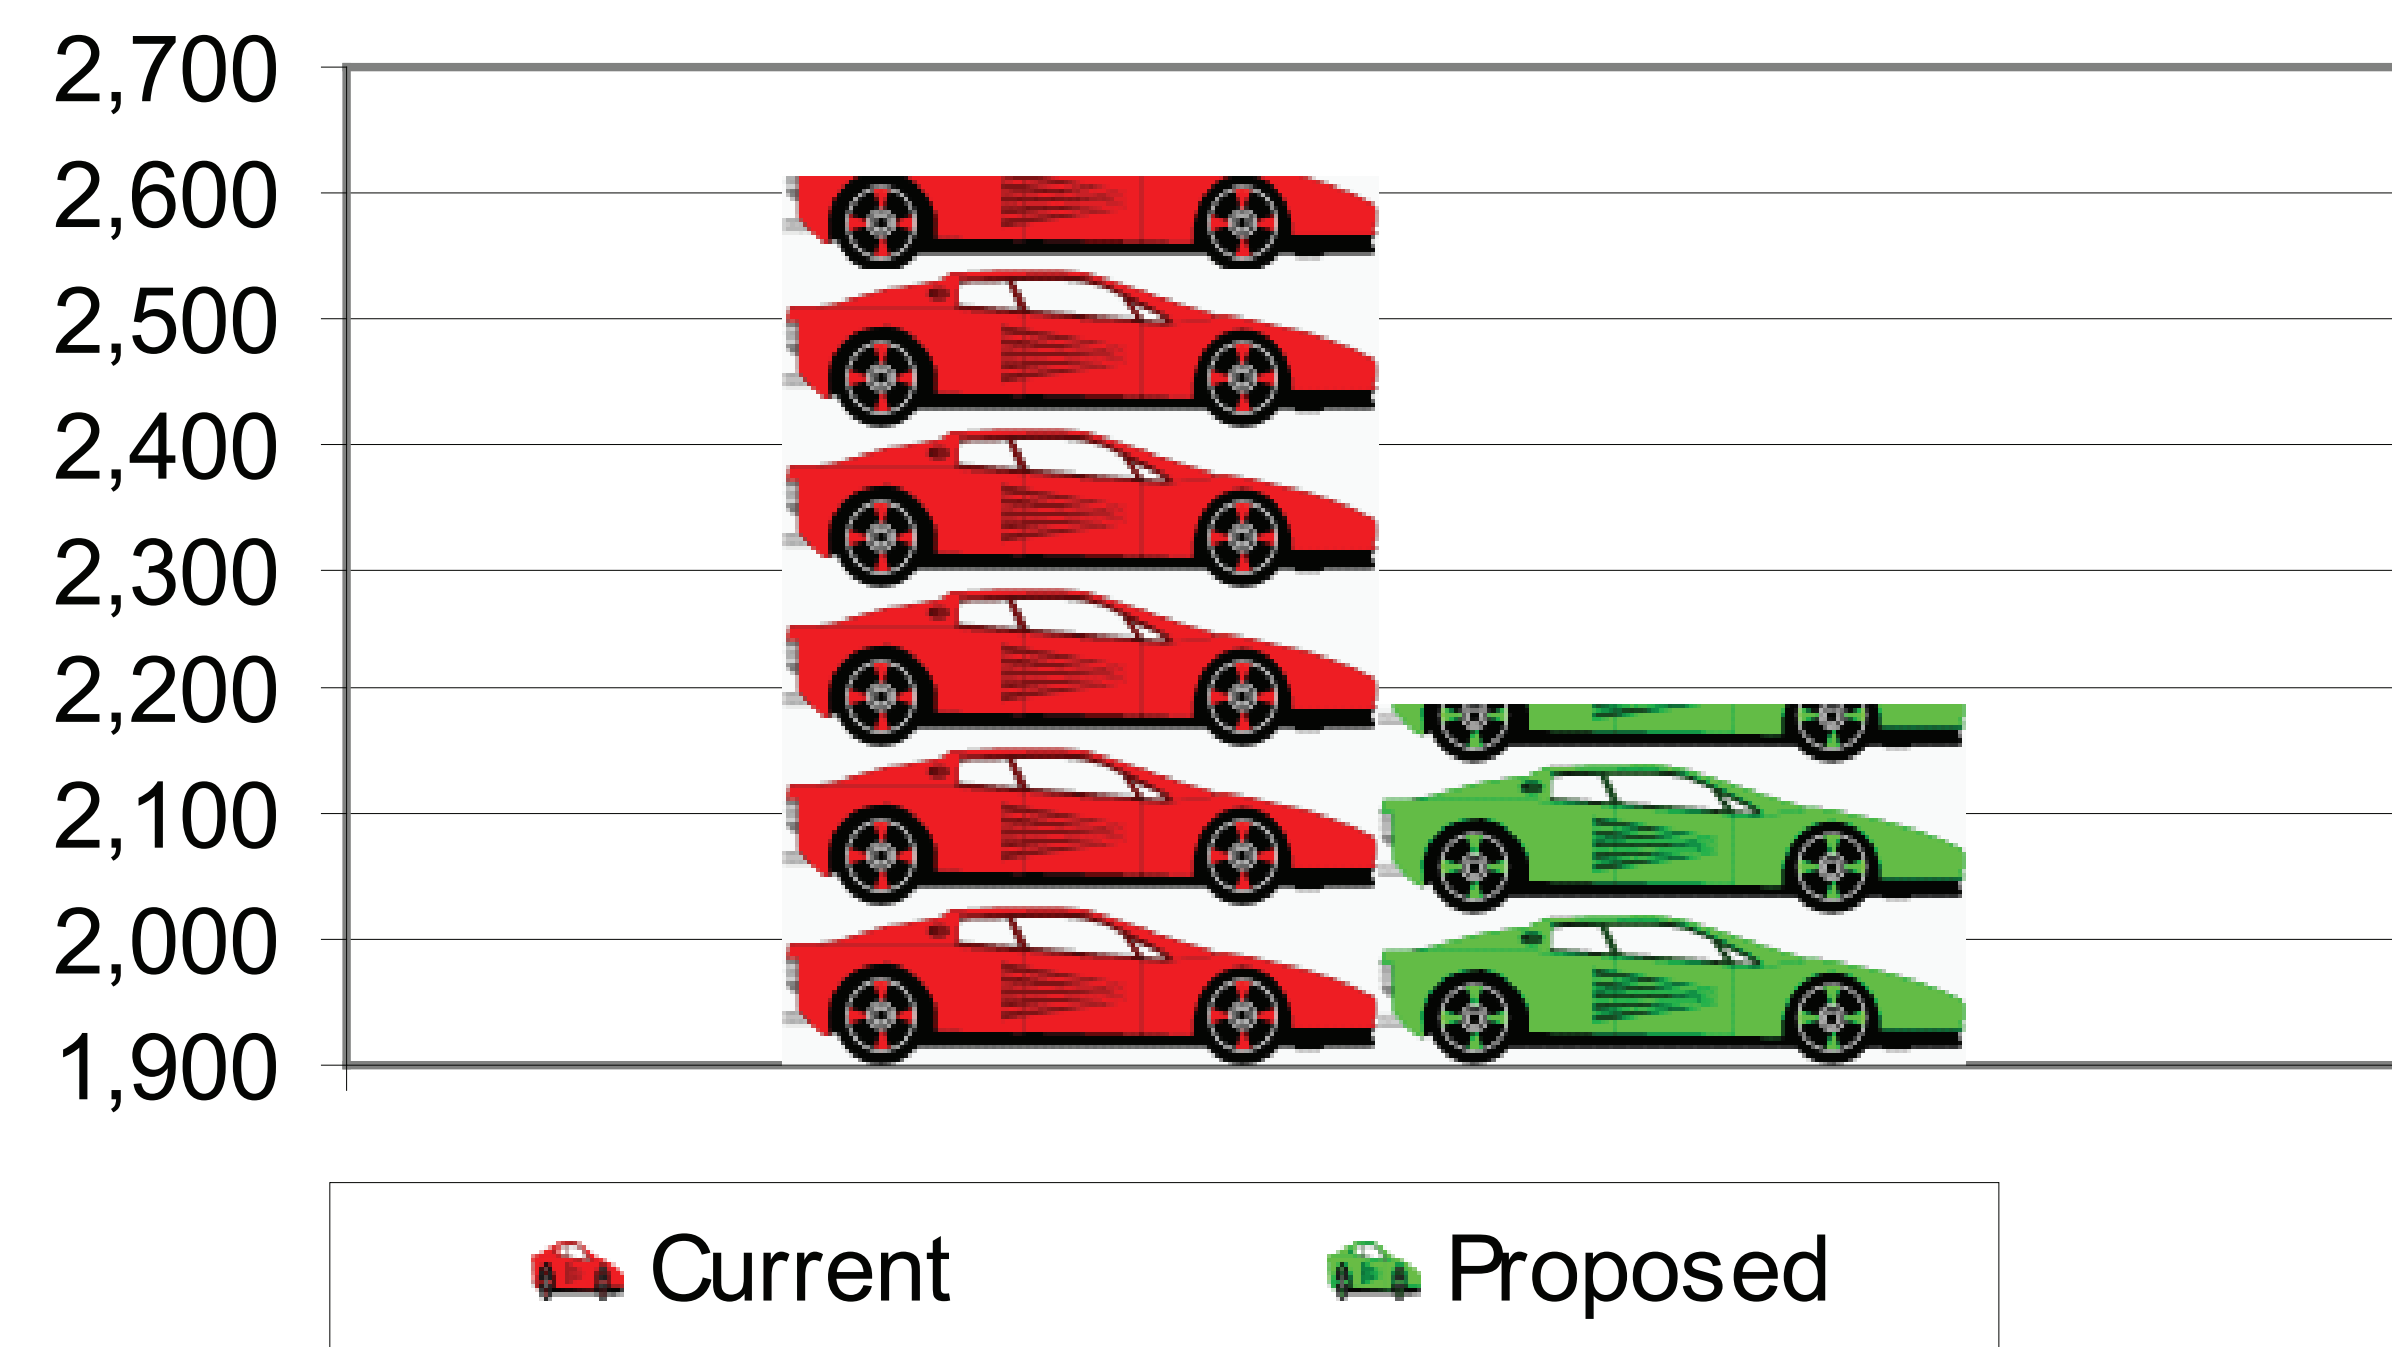

Sunrise Energy Renewal Project Environmental Benefits

Estimated 2,700 metric tonne annual CO₂ emission reduction,
equivalent to removing 425 mid size cars off the road.

Carbon Dioxide Emissions

Equivalent Cars on the Road