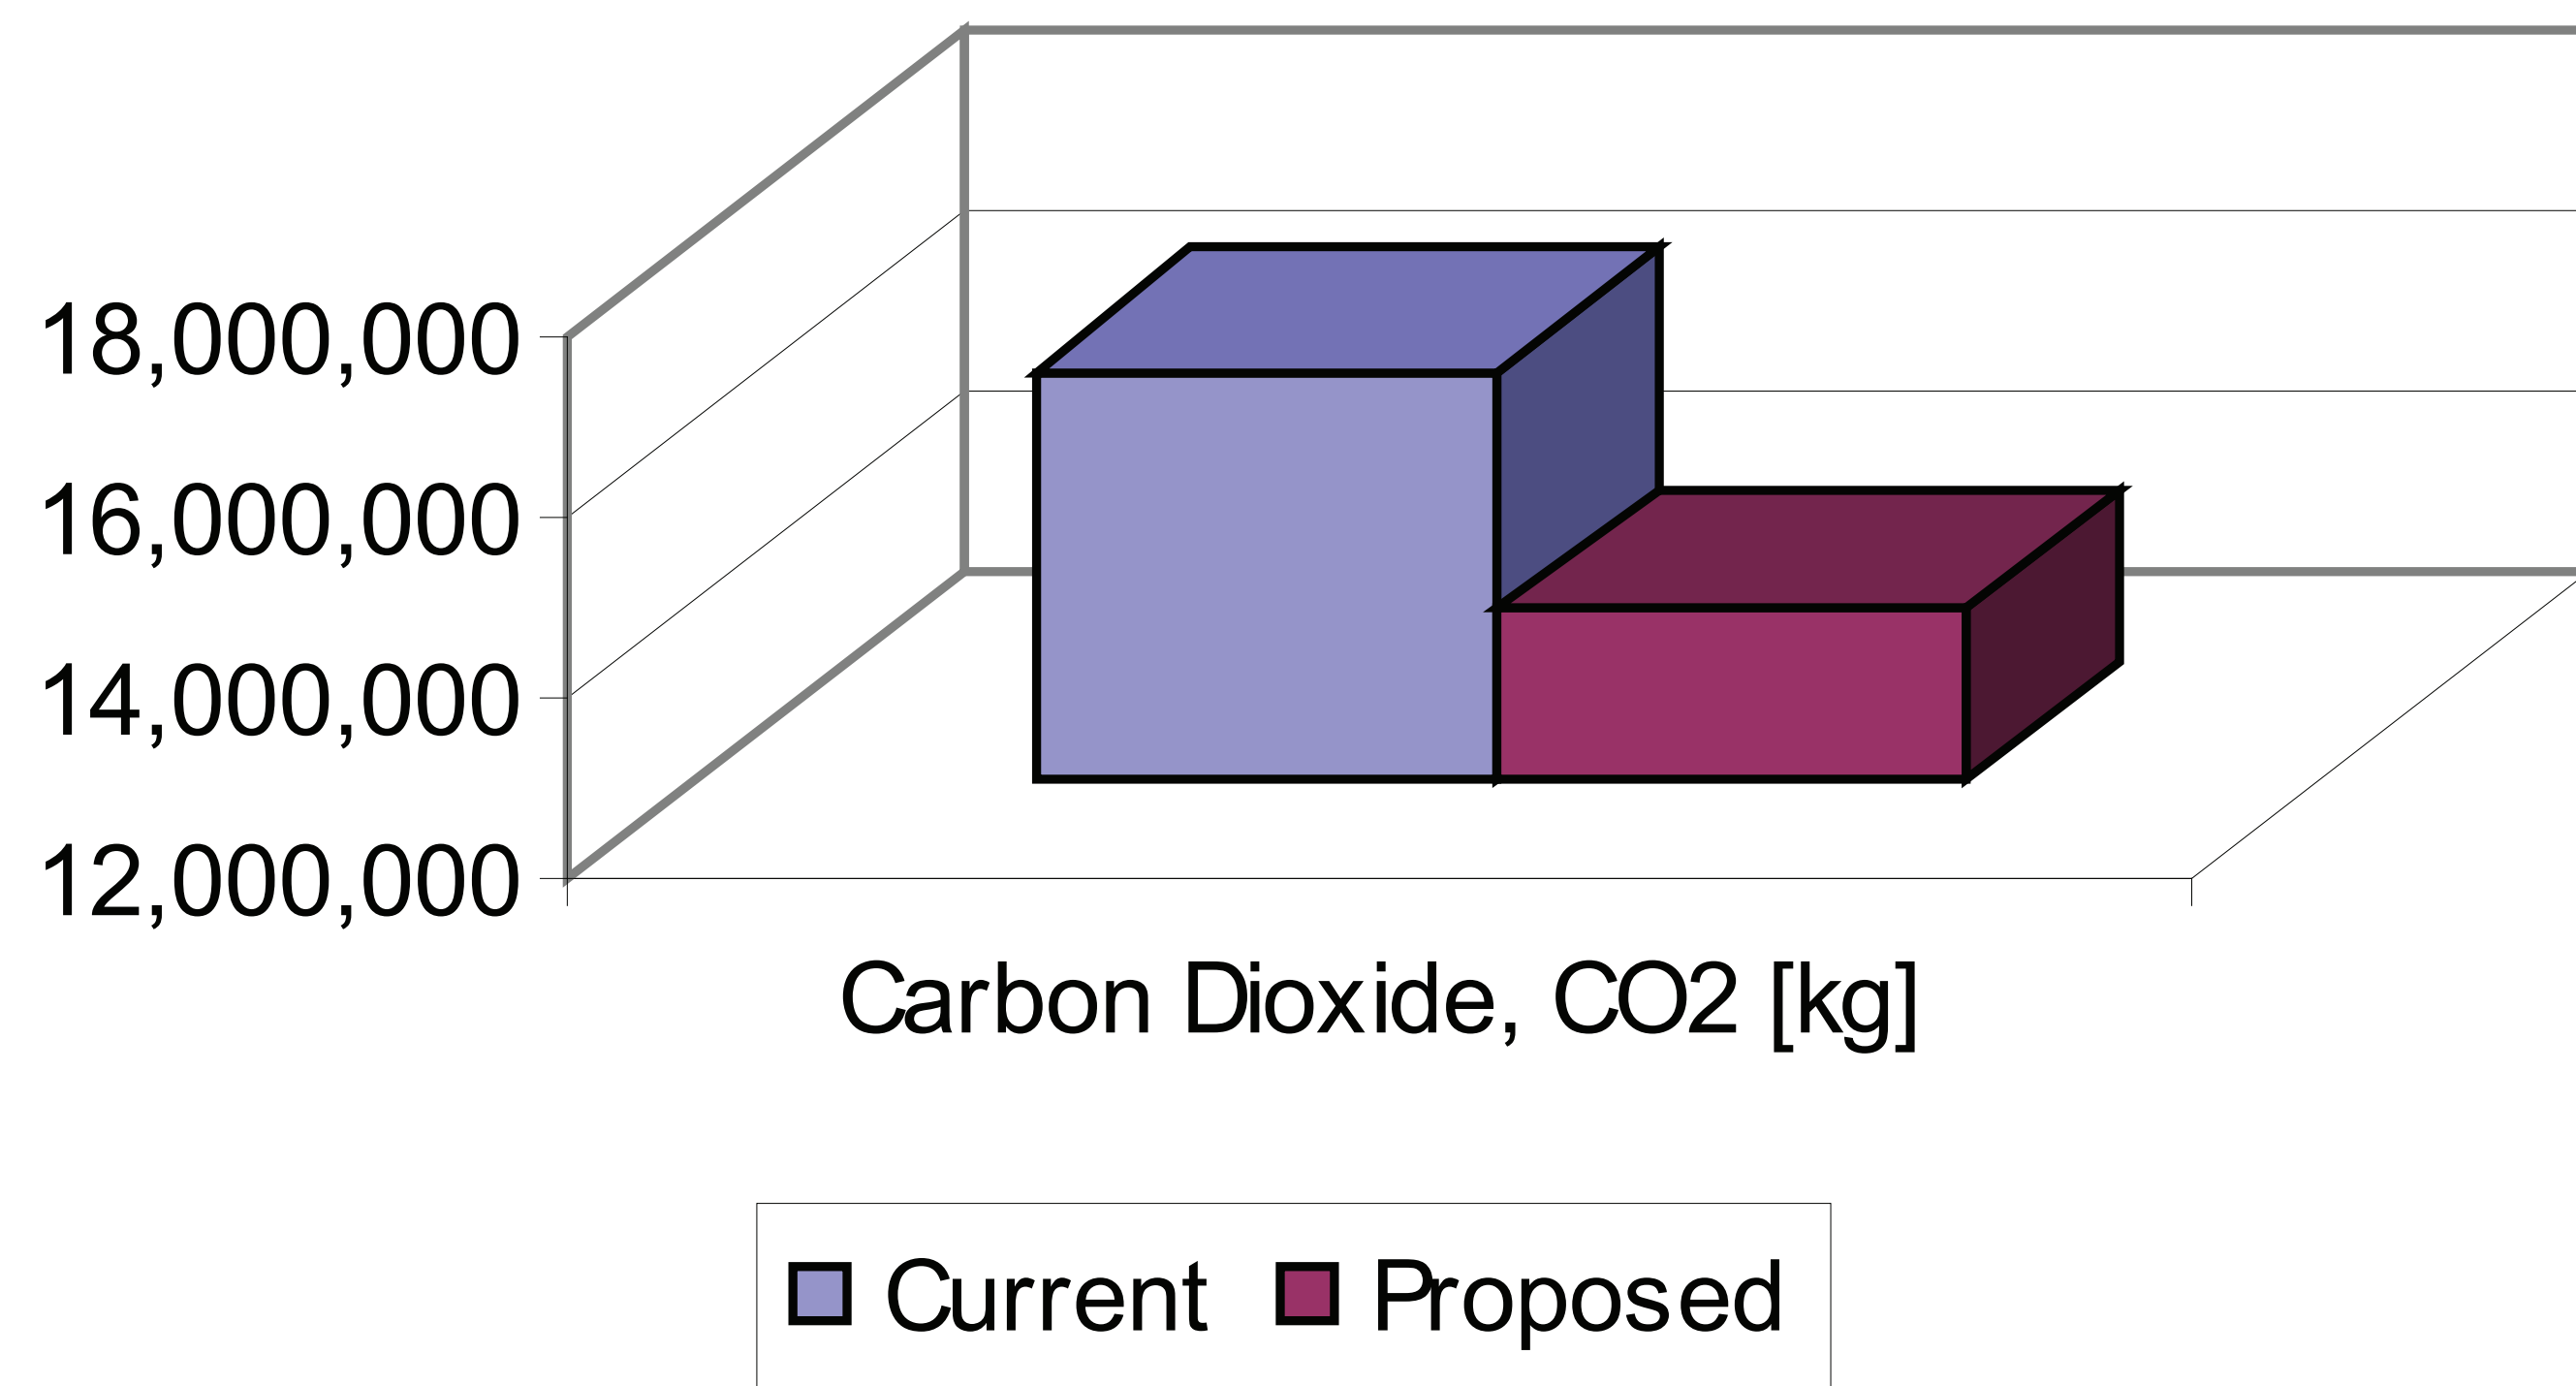

Sunrise Energy Renewal Project Environmental Benefits

Estimated 2,700 metric tonne annual CO₂ emission reduction,
equivalent to removing 425 mid size cars off the road.

Carbon Dioxide Emissions

Equivalent Cars on the Road